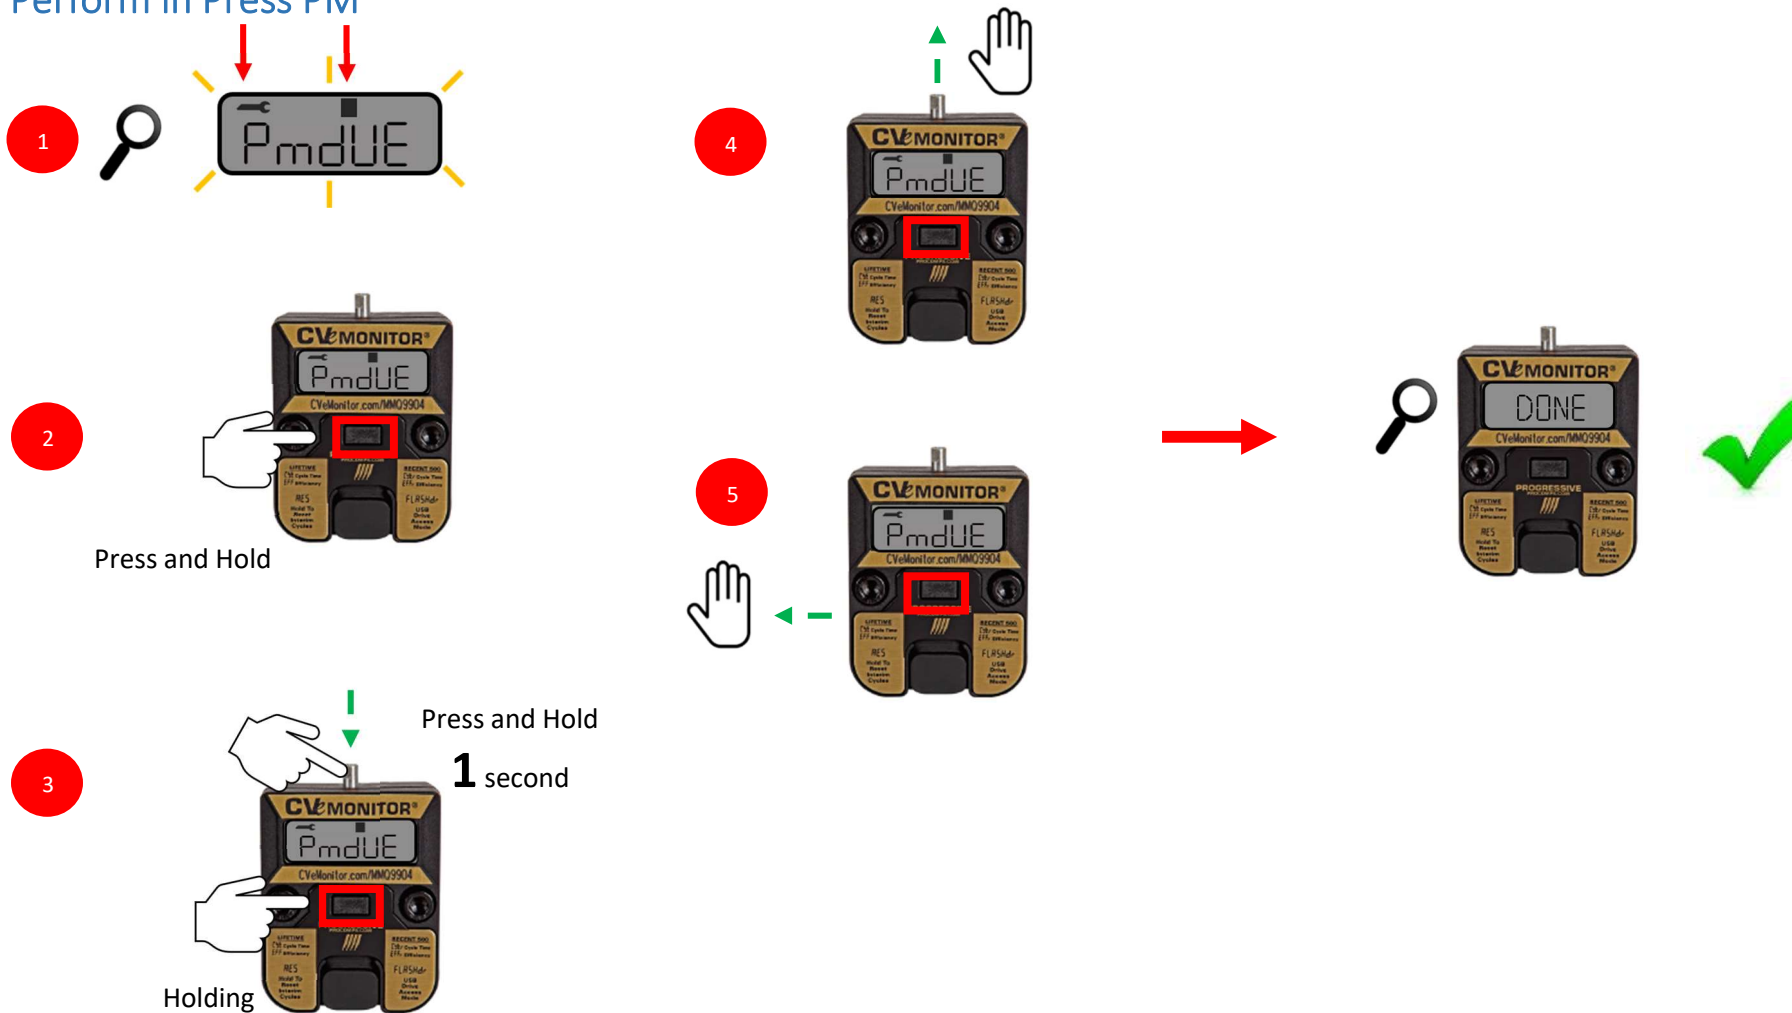

Perform in Press PM

For complete OnDemand software instructions, please refer to the User Guide.
For technical assistance please email: helpdesk@asttech.com.